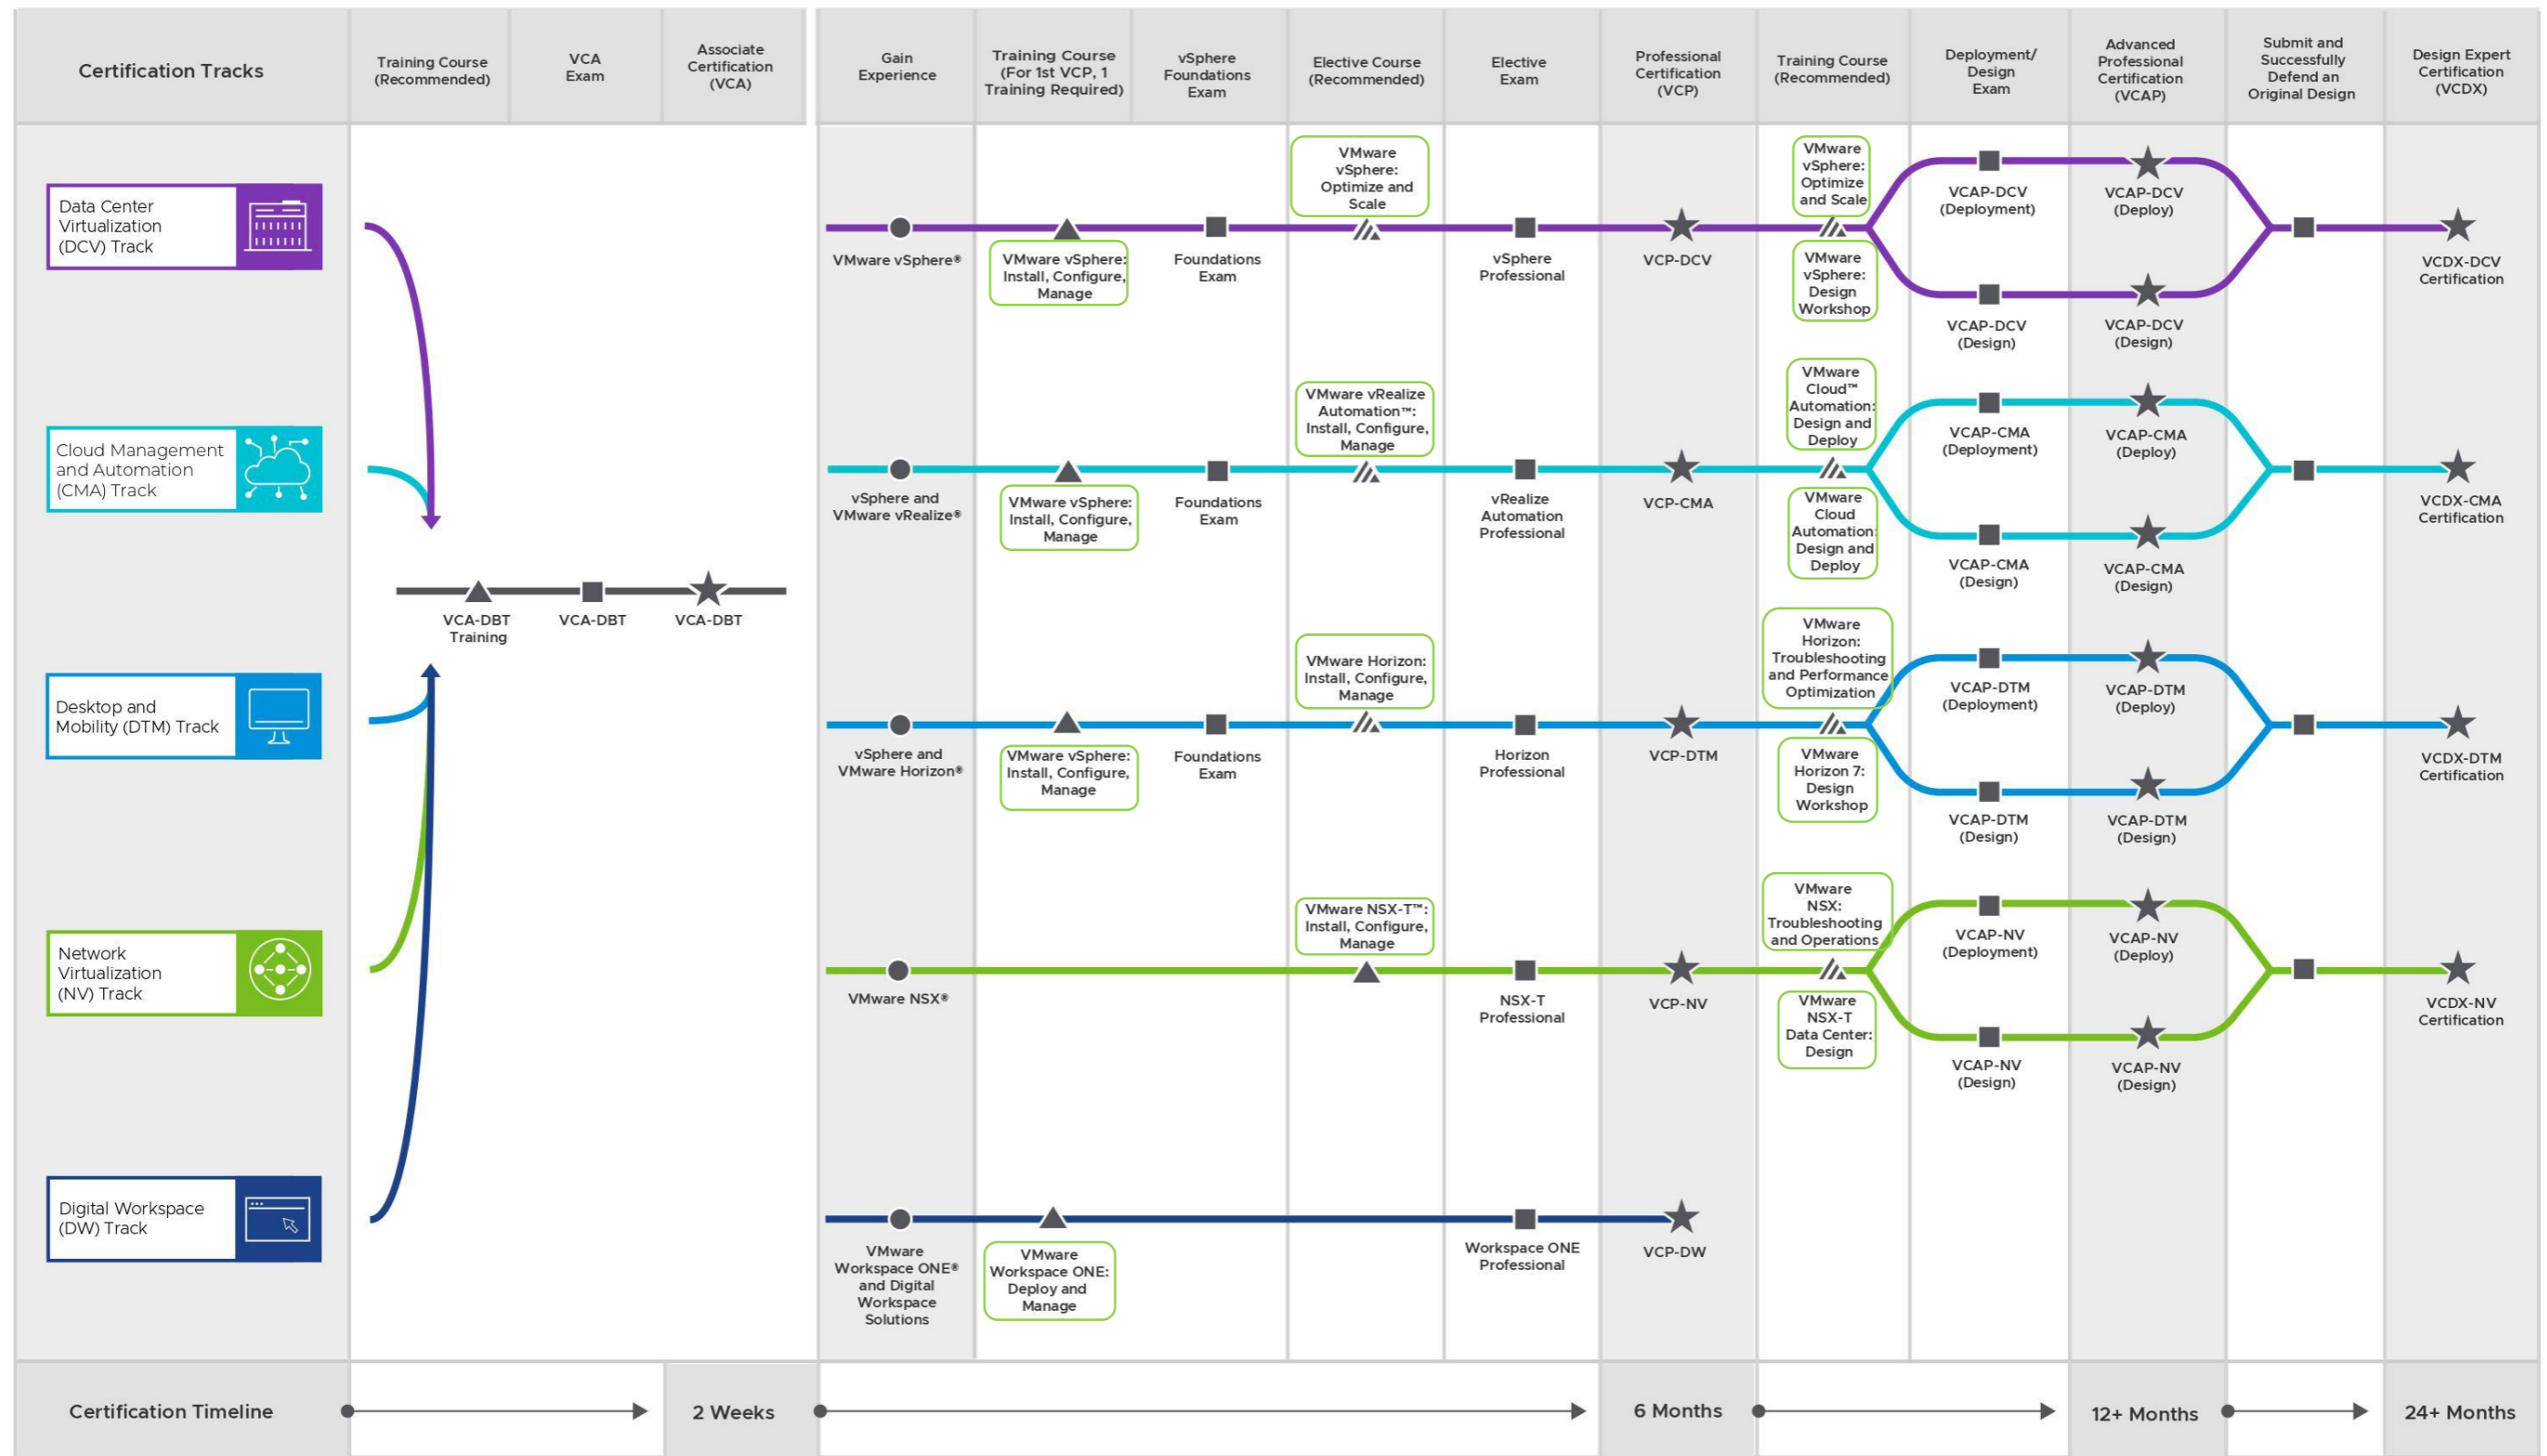

# VMware Certification Tracks

For complete details on certification requirements and exam objectives, please visit [vmware.com/certification](https://vmware.com/certification) or contact your local VMware Education Services representative. Time to completion of any certification will vary based on many factors—including, but not limited to, product experience, course completions and time/effort.

- ▲ Required Training
- ★ Certification
- ▨ Recommended Training
- Exam (Required)/ Application and Defense