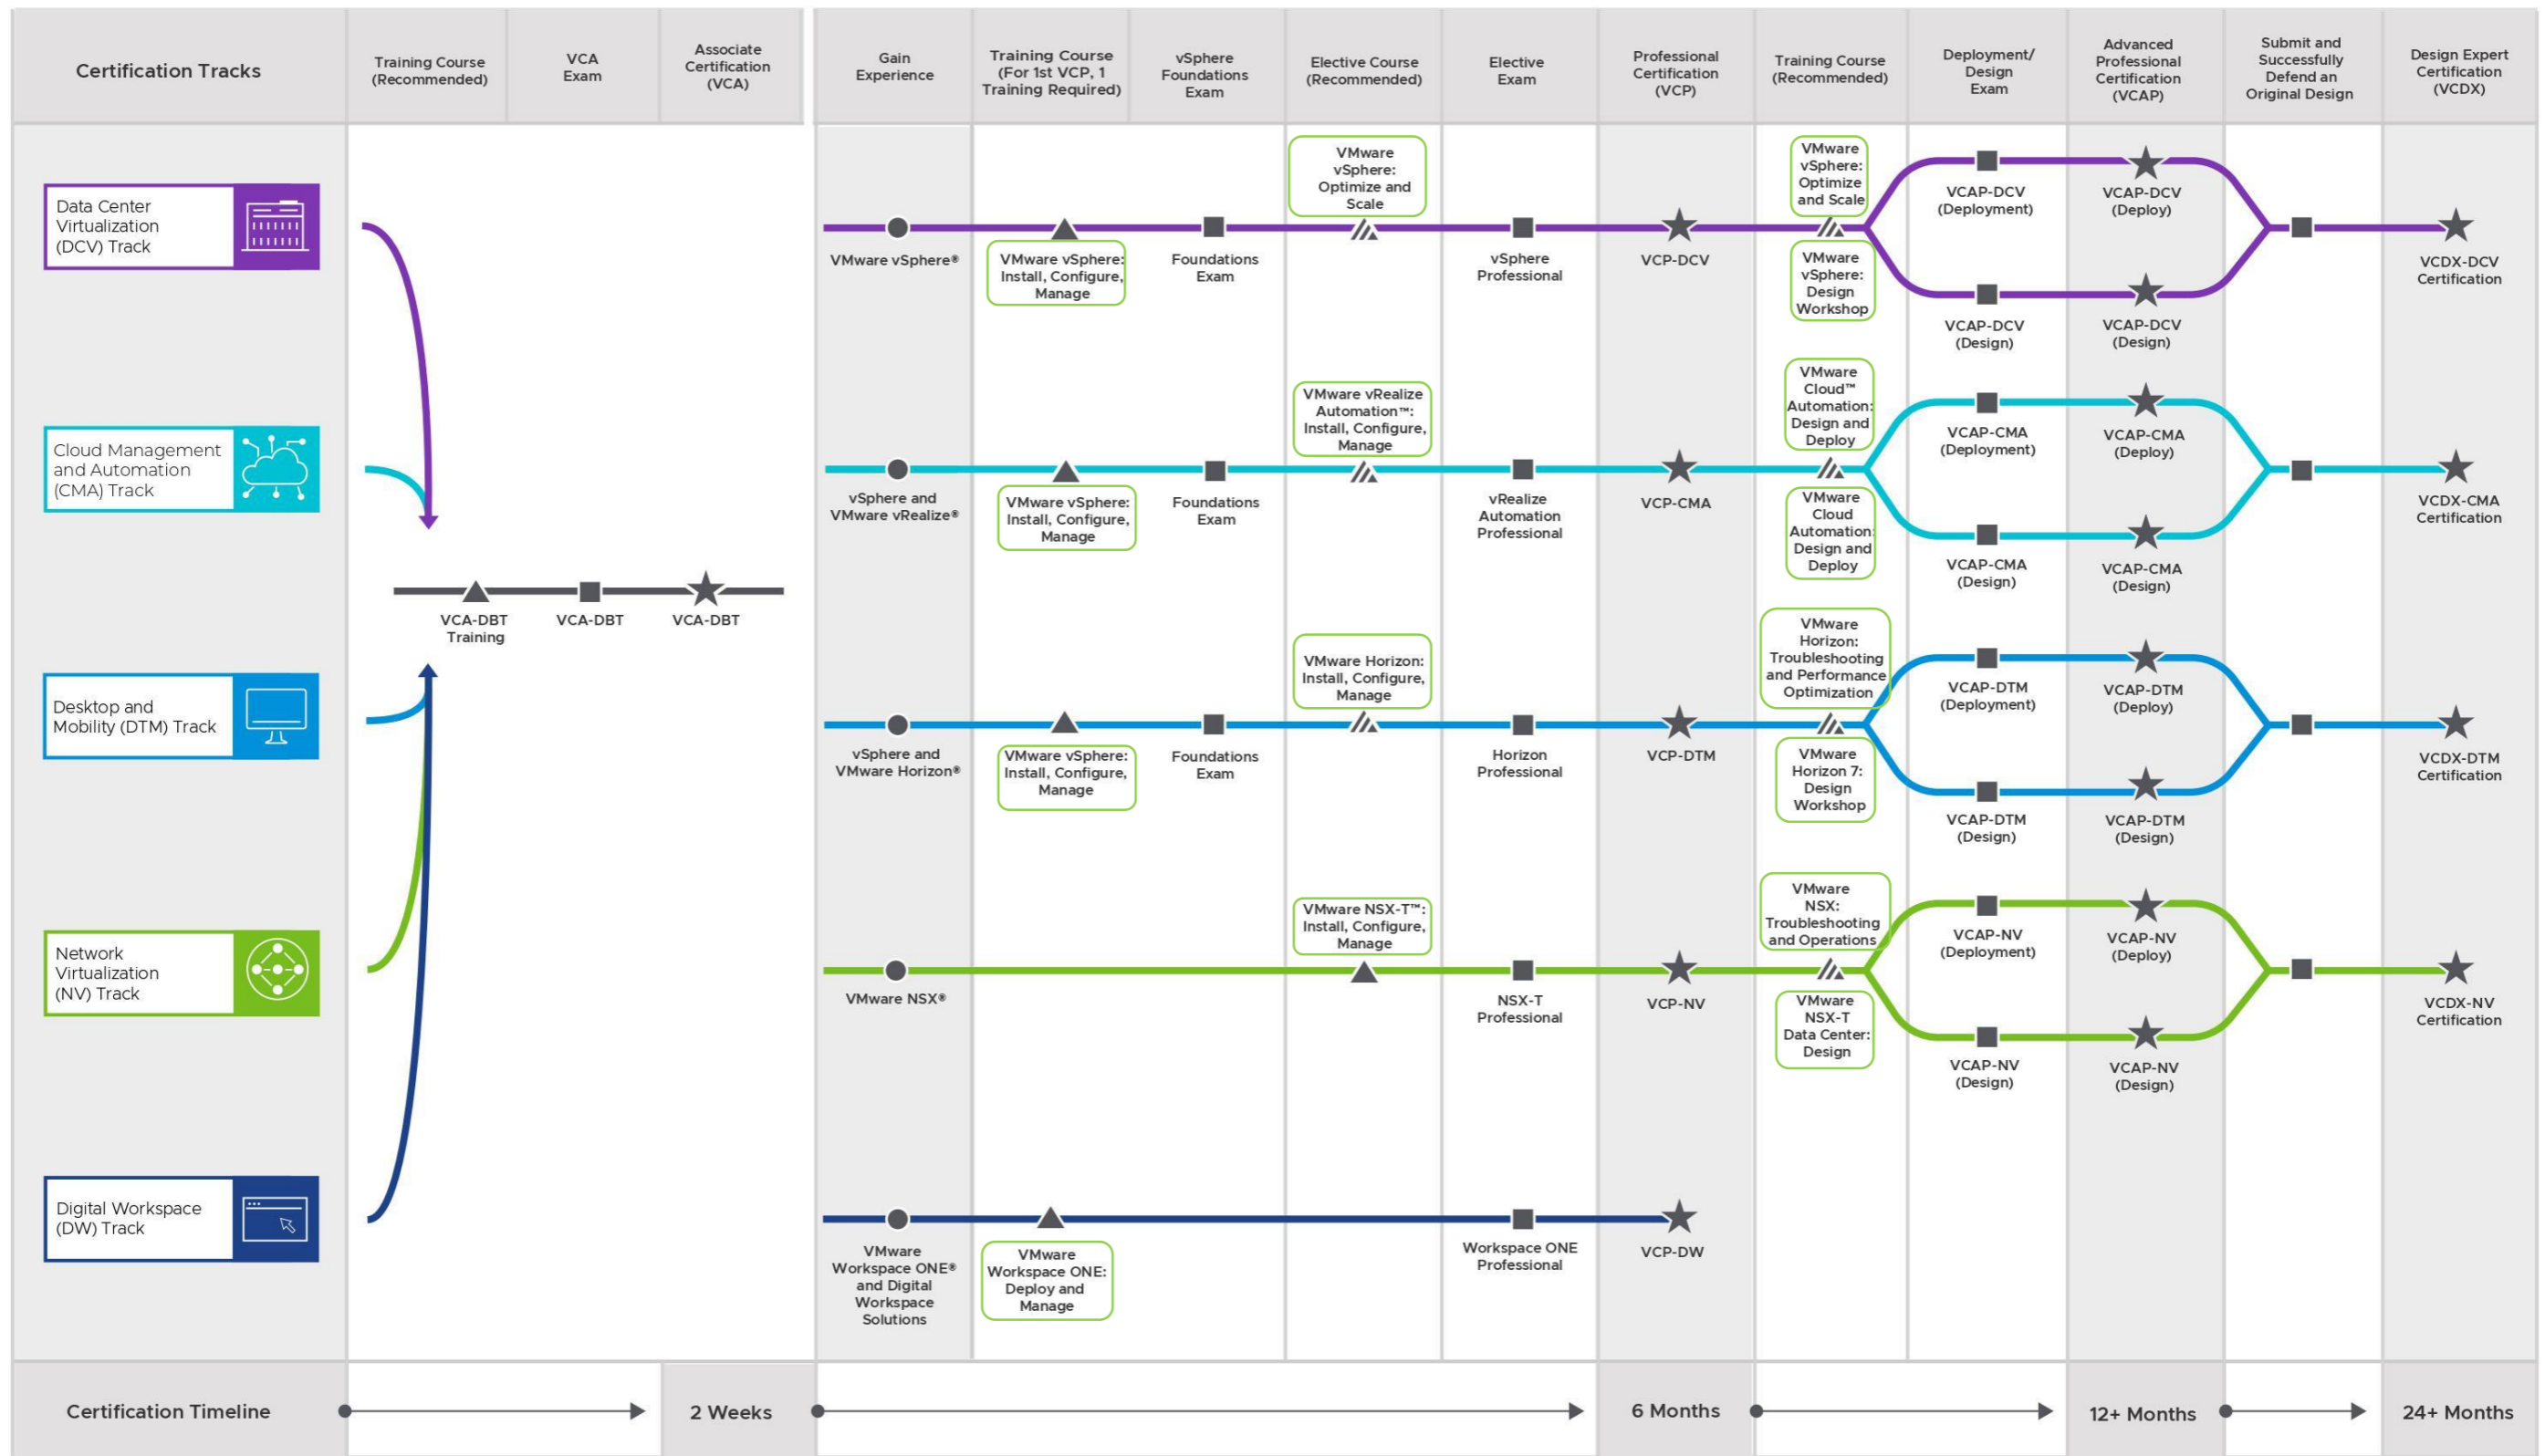

# VMware Certification Tracks

For complete details on certification requirements and exam objectives, please visit [vmware.com/certification](https://www.vmware.com/certification) or contact your local VMware Education Services representative. Time to completion of any certification will vary based on many factors—including, but not limited to, product experience, course completions and time/effort.

- ▲ Required Training
- ★ Certification
- ▲ Recommended Training
- Exam (Required)/ Application and Defense