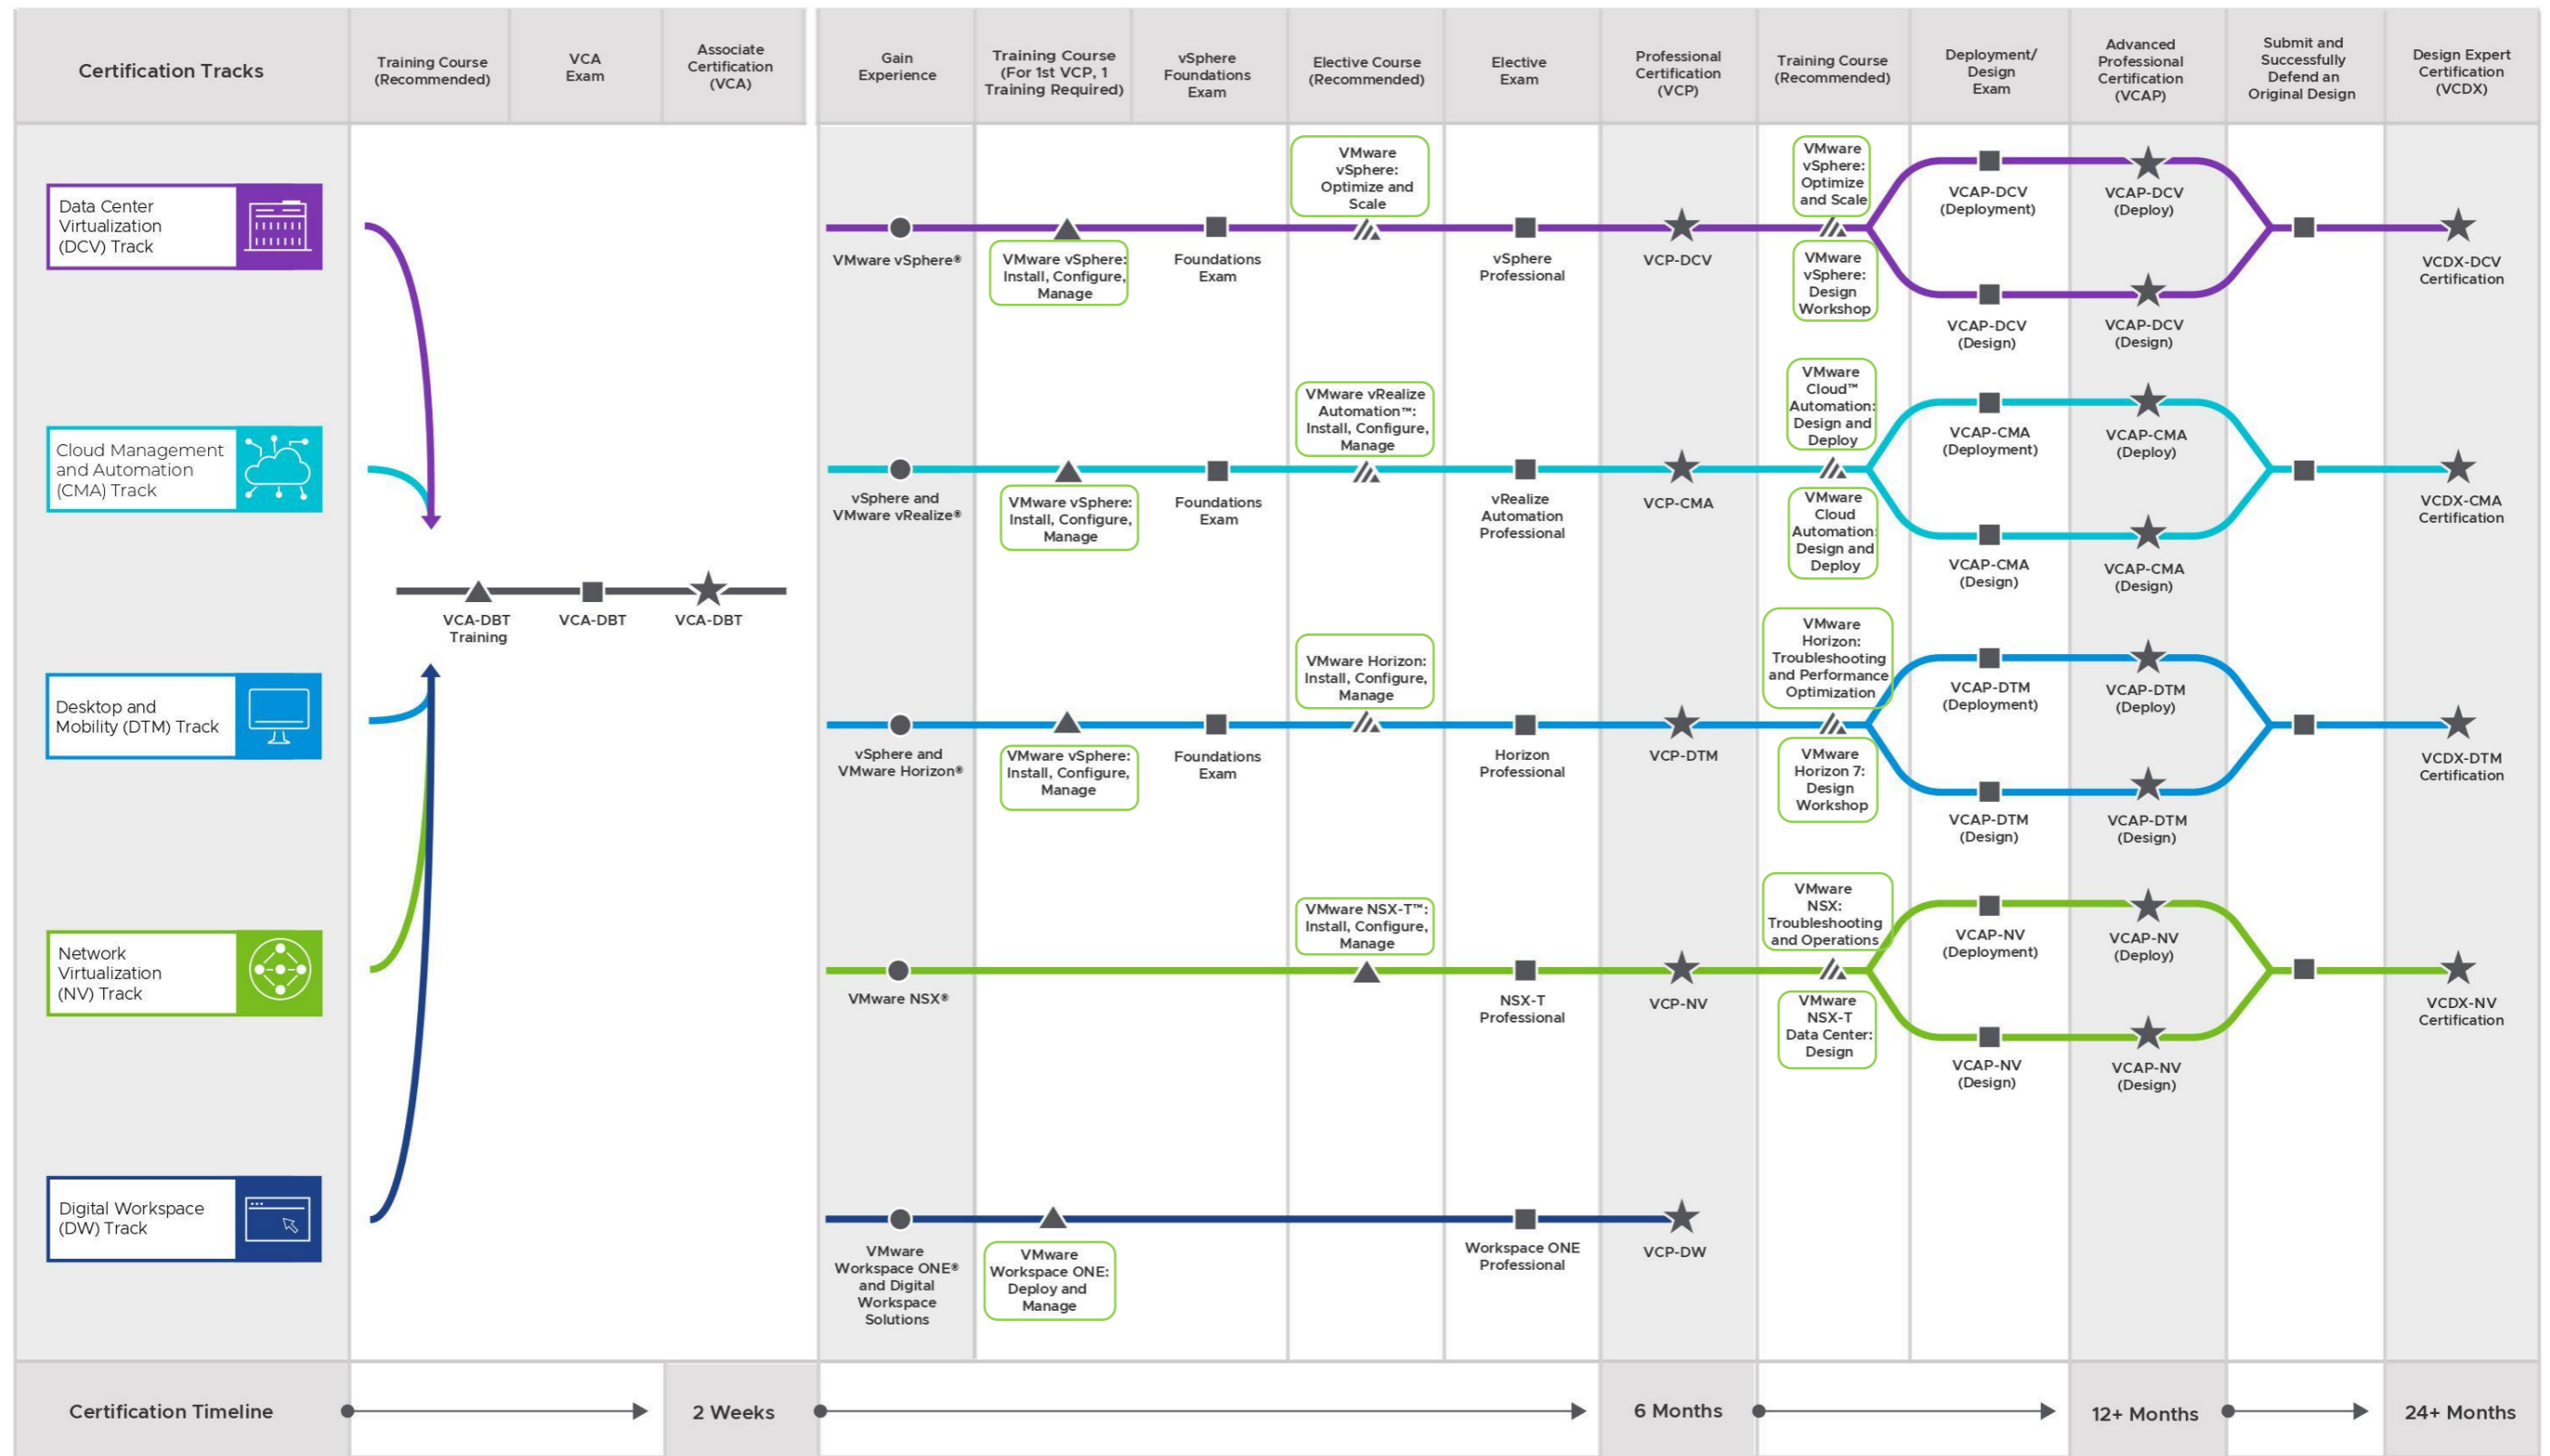

VMware Certification Tracks

For complete details on certification requirements and exam objectives, please visit vmware.com/certification or contact your local VMware Education Services representative. Time to completion of any certification will vary based on many factors—including, but not limited to, product experience, course completions and time/effort.

- ▲ Required Training
- ★ Certification
- ▲ Recommended Training
- Exam (Required)/ Application and Defense