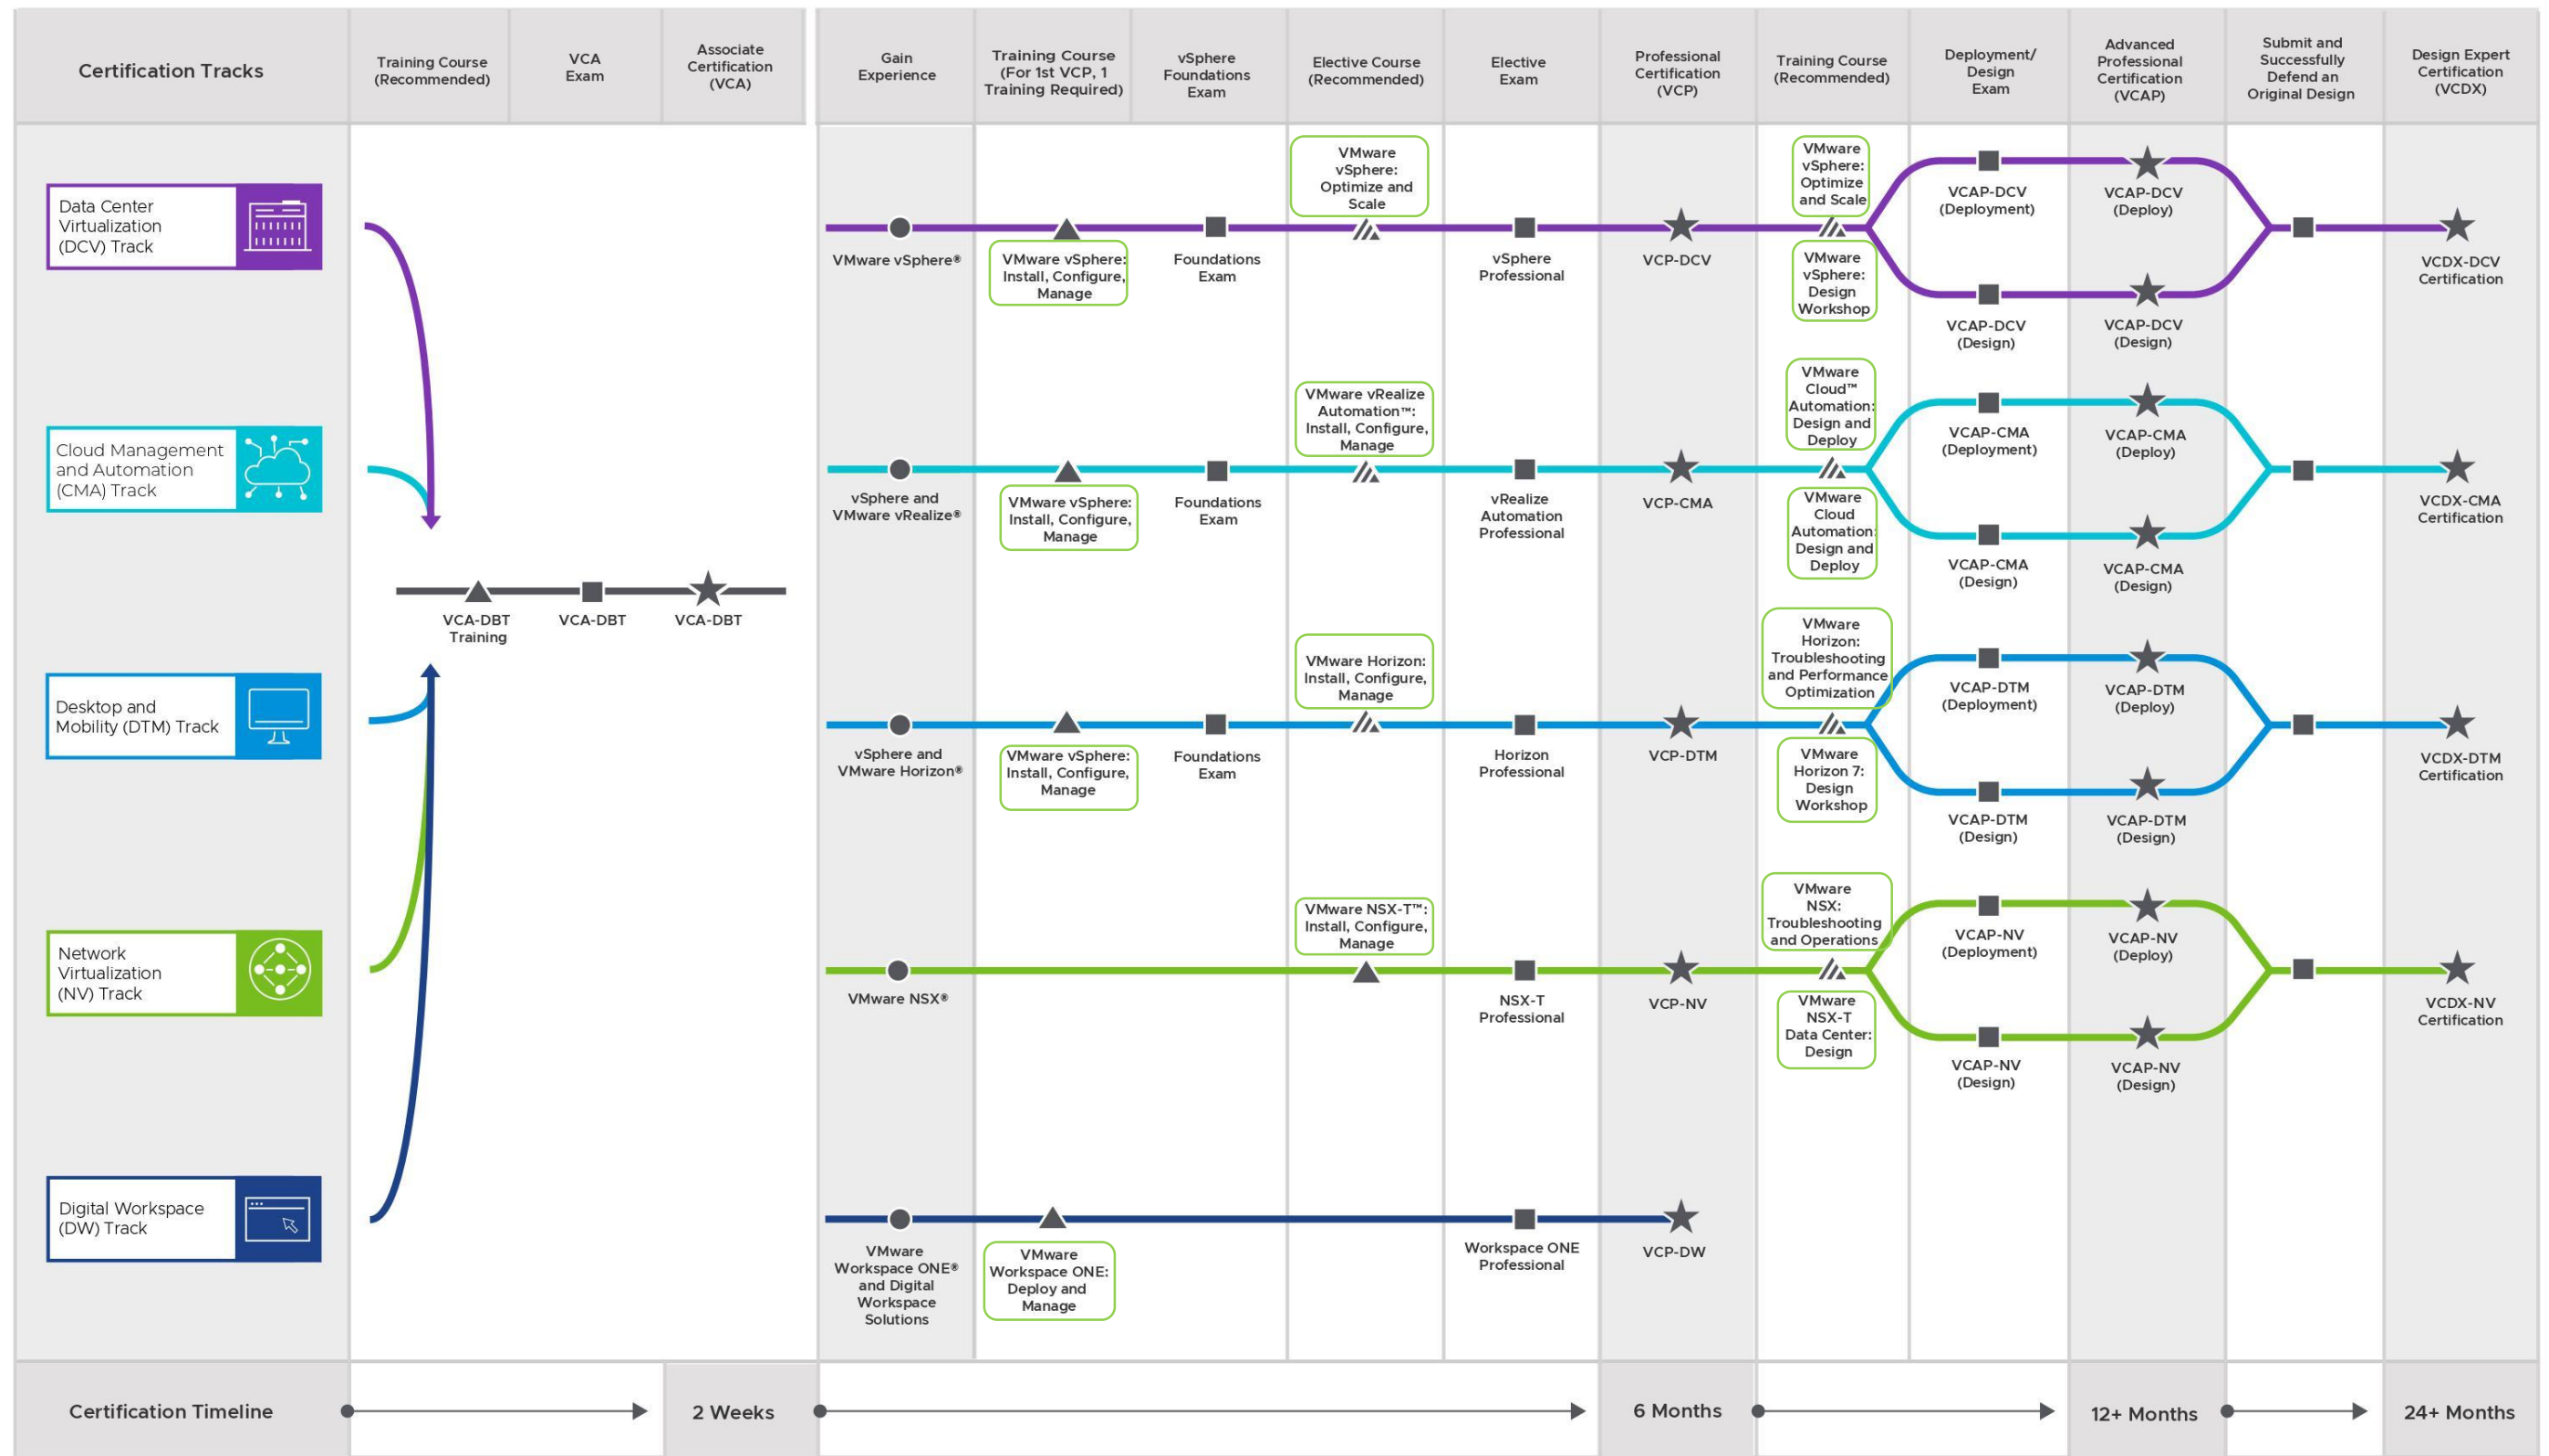

VMware Certification Tracks

For complete details on certification requirements and exam objectives, please visit vmware.com/certification or contact your local VMware Education Services representative. Time to completion of any certification will vary based on many factors—including, but not limited to, product experience, course completions and time/effort.

- ▲ Required Training
- ★ Certification
- ▲ Recommended Training
- Exam (Required)/ Application and Defense