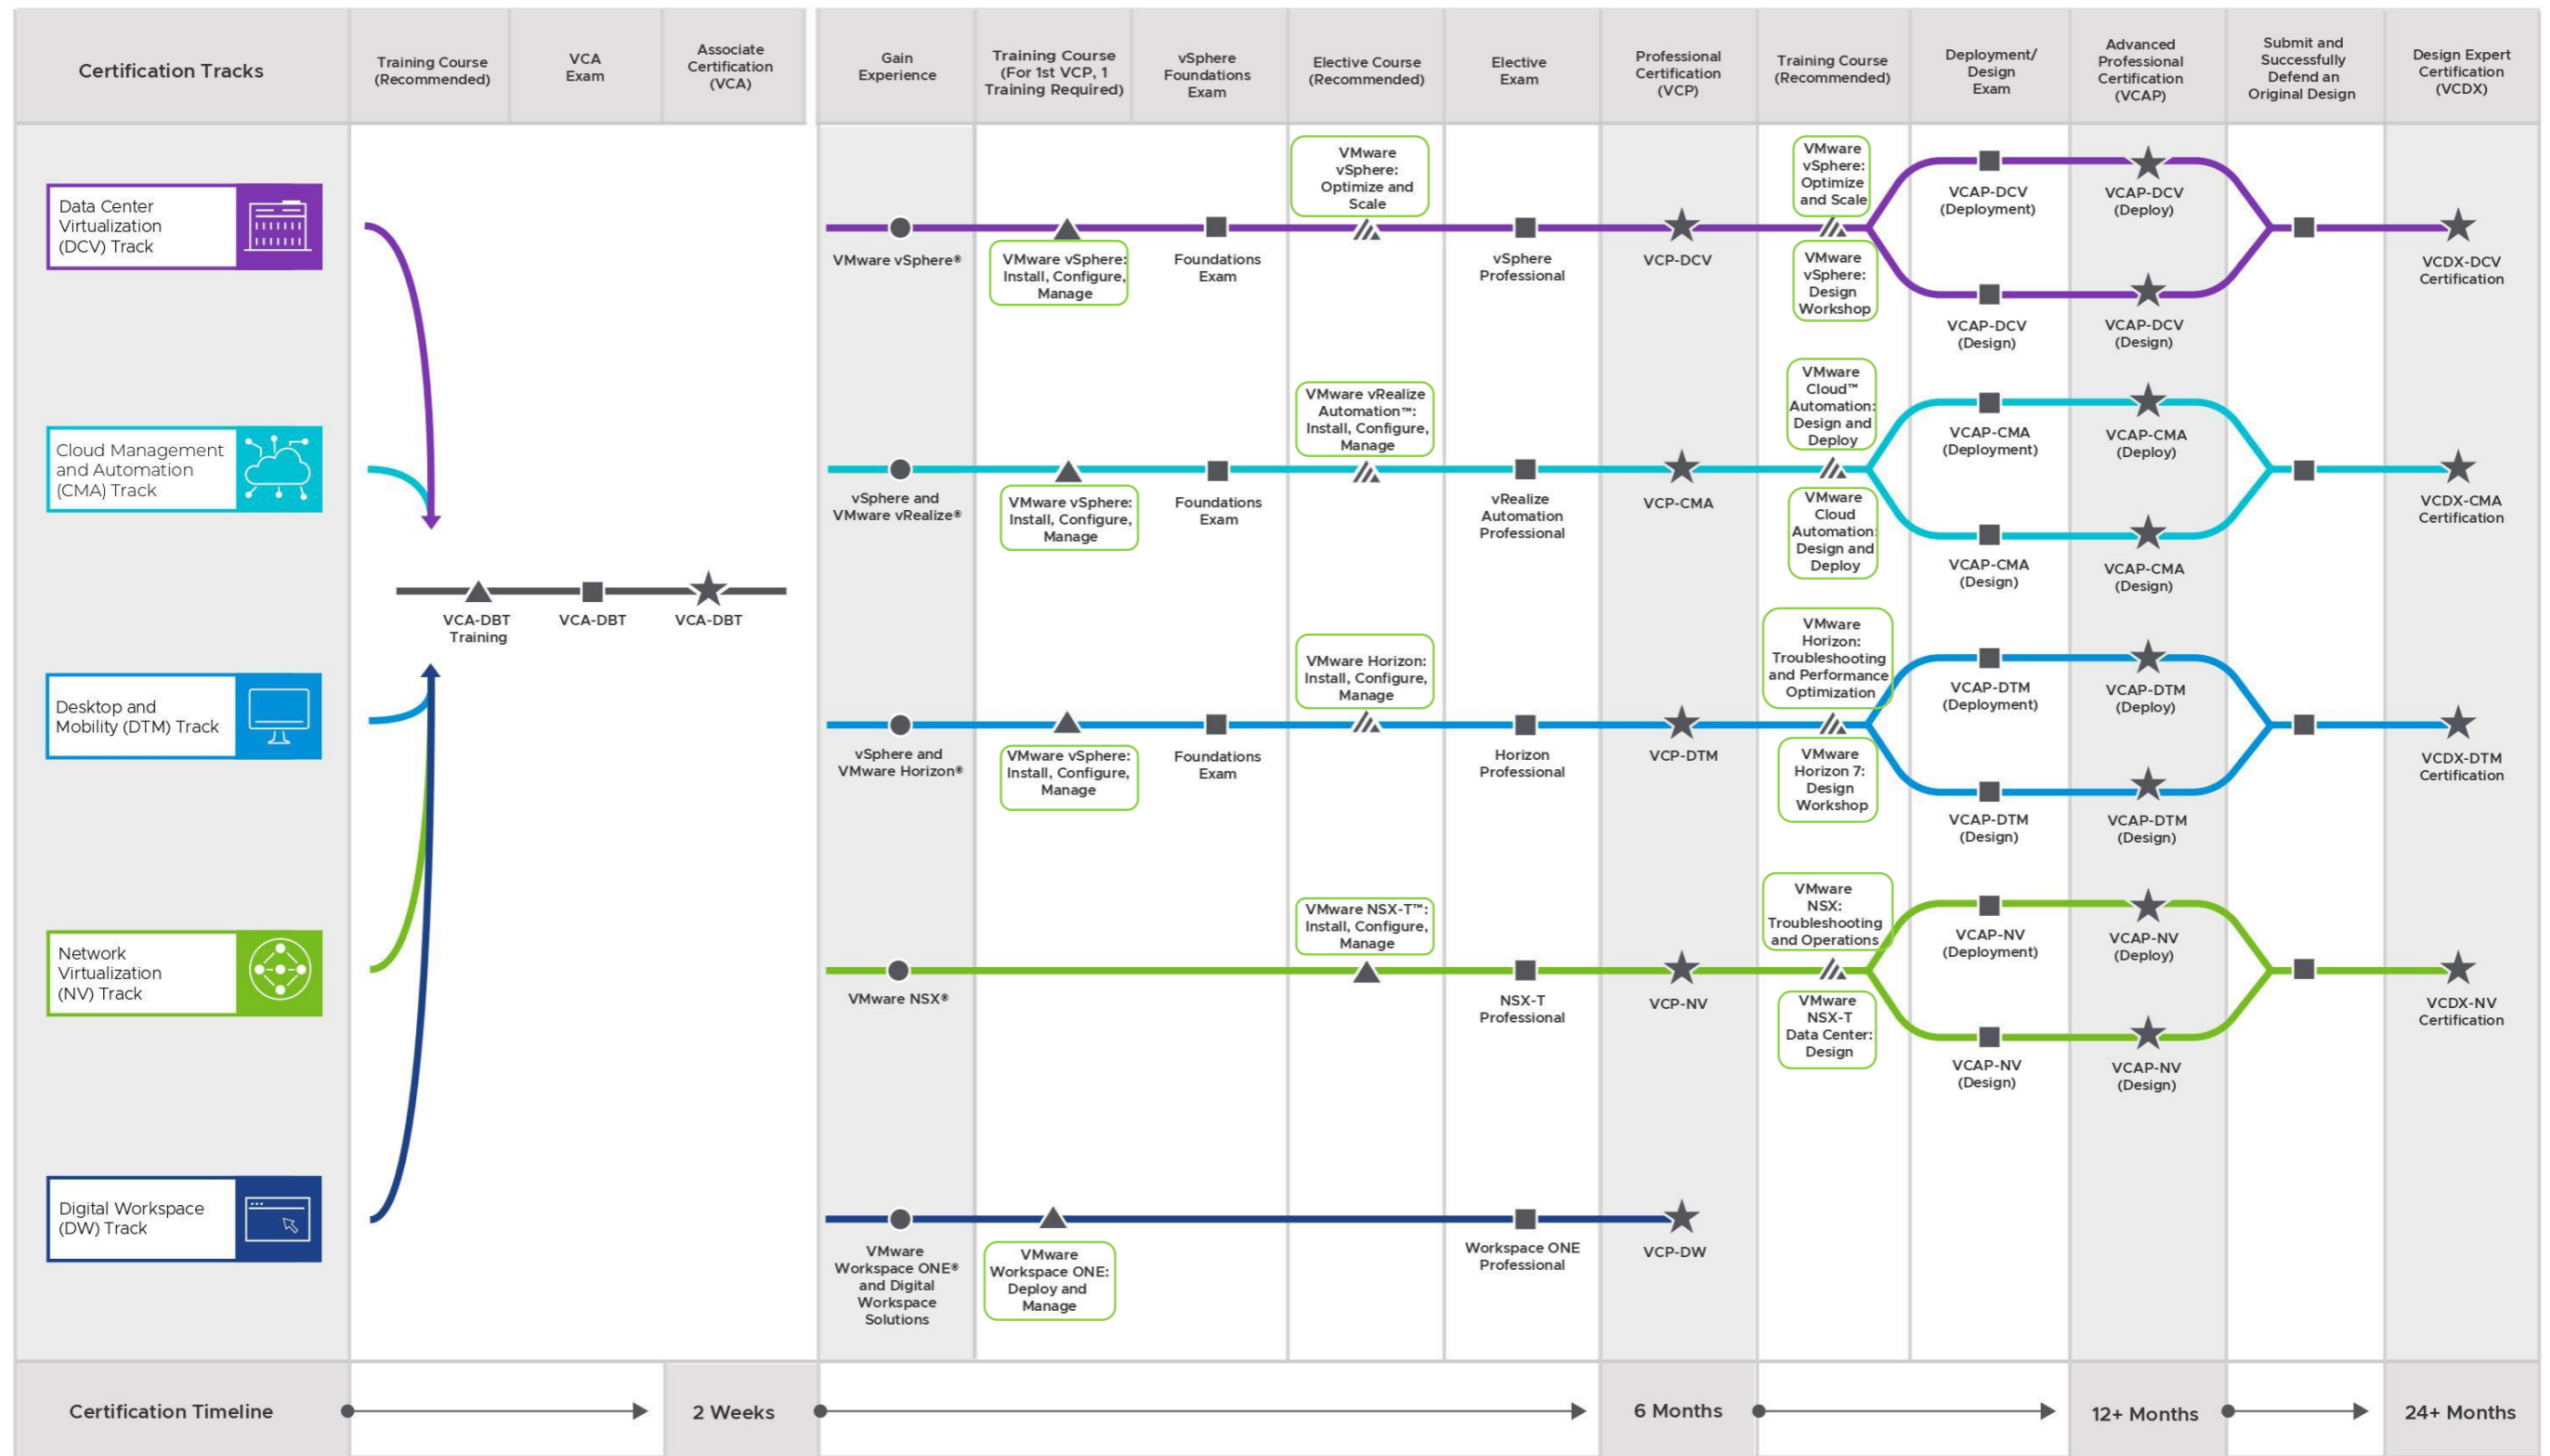

VMware Certification Tracks

For complete details on certification requirements and exam objectives, please visit [vmware.com/certification](https://www.vmware.com/certification) or contact your local VMware Education Services representative. Time to completion of any certification will vary based on many factors—including, but not limited to, product experience, course completions and time/effort.

- ▲ Required Training
- ★ Certification
- ▨ Recommended Training
- Exam (Required)/ Application and Defense